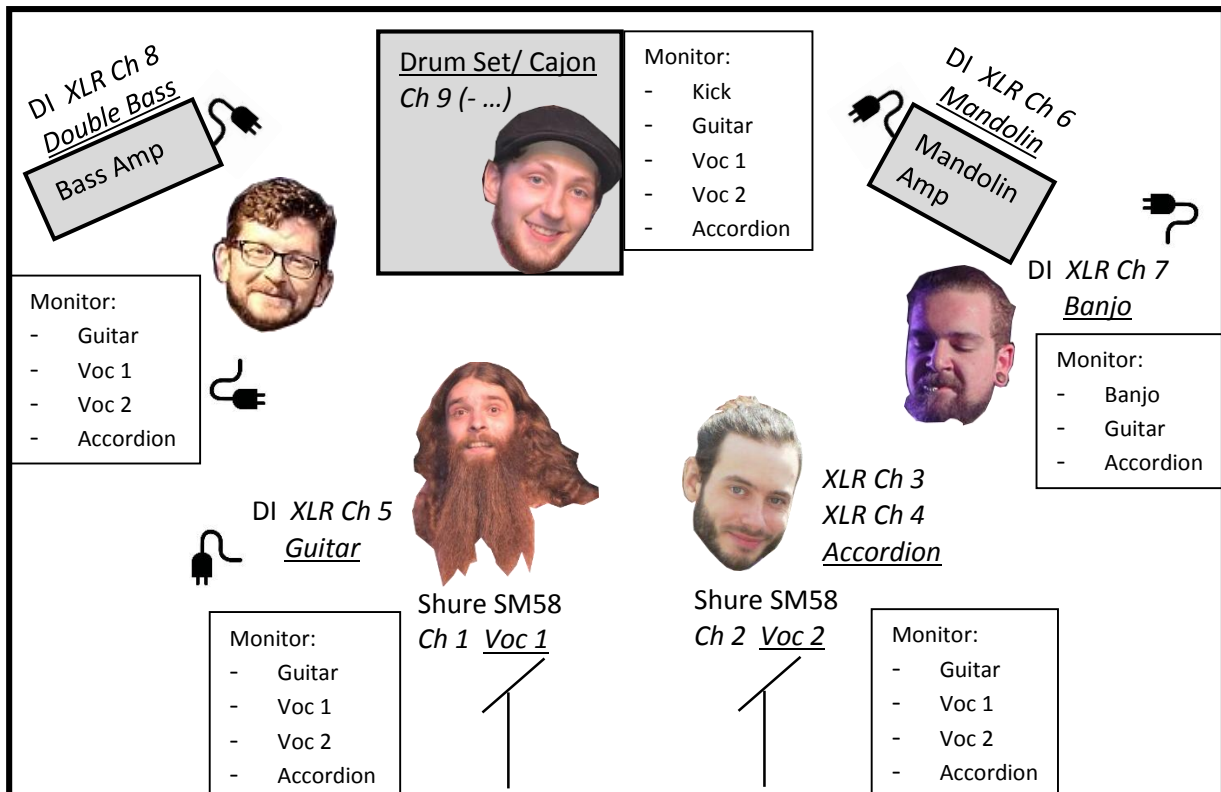

HELLRAISERS 'N BEERDRINKERS

TECHNICAL RIDER & INFO

1. CHANNEL LIST

Channel No.	Channel name	Microphone	Dynamics	Effects	Stand
1	Voc1	Shure SM58	compressed	small reverb and delay	tall boom
2	Voc2	Shure SM58	compressed	small reverb and delay	tall boom
3	Accordion	Sennheiser e609 (the band represents)	small compression		-
4	Accordion	Sennheiser e609 (the band represents)	small compression		-
5	Guitar	DI-Box (the band represents)			-
6	Mandolin	DI-Box (the band represents)			-
7	Banjo	DI-Box (the band represents)			-
8	Double Bass	DI-Box (the band represents)	signal compressed to foh		-
9	Cajon	Shure beta 91A (the band represents)	small compression		-
OR 9-...	Drum Set	as needed	as needed	as needed	as needed

2. STAGE

Backdrop 4,6 m X 3,45 m

Stage Front